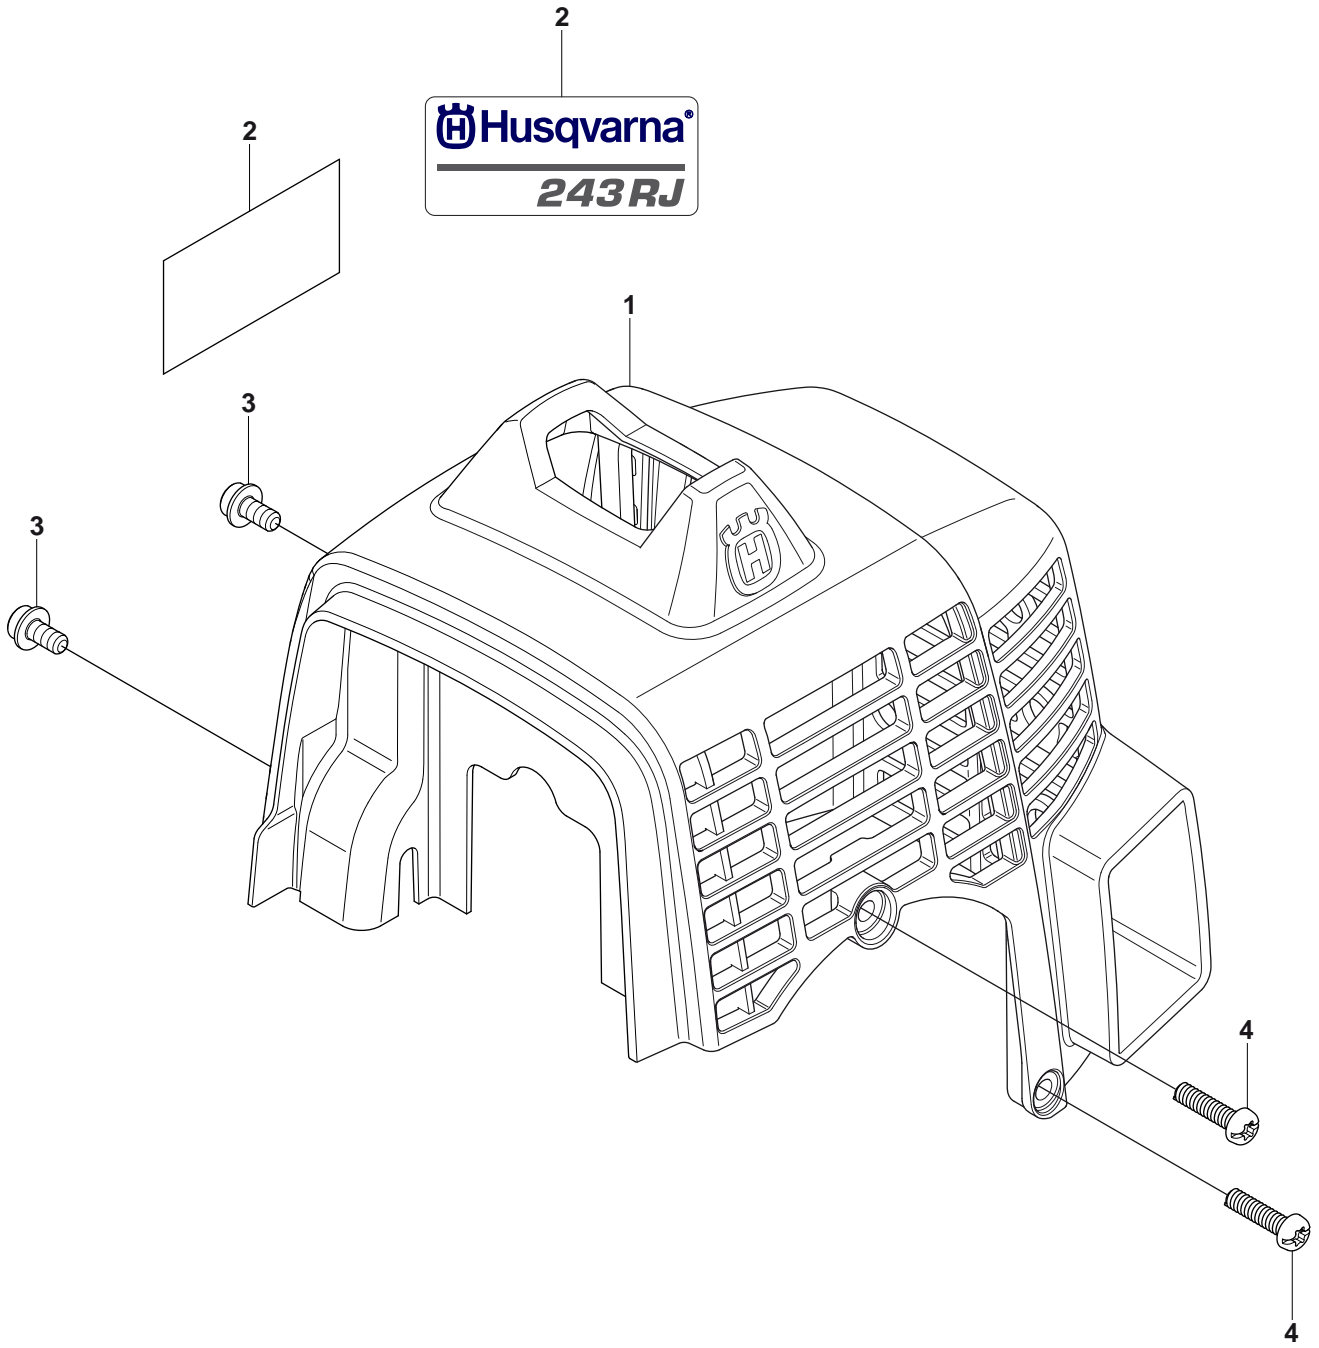

G 243RJ
CYLINDER COVER

Page G   243RJ   CYLINDER COVER

Position	Article	Quantity	Notes	Kit
1	510 17 27-01	1		
2	522 78 04-03	1		
3	521 51 59-01	2		
4	521 86 36-01	2